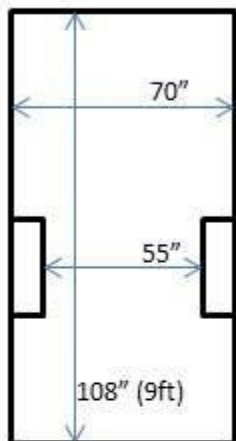

Vehicle Cargo Guide

Nissan Cargo Van

Inside Height 55"
Weight Cap 2600lbs

Ford Cargo Van

Inside Height 48"
Weight Cap 2600lbs

26-ft Box Truck

Inside Height Varies 78" - 84"
Weight Cap 10,500lbs

2 Zone Refrigerated Van

Inside Height
Front 44"
Rear 41"

Weight Cap 2500lbs

1 Zone Refrigerated Van

Inside Height 42"
Weight Cap 2500lbs