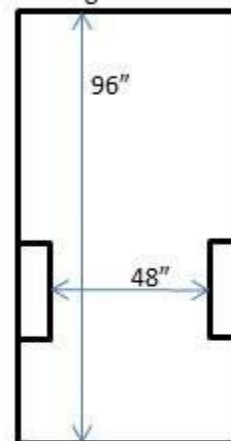

Vehicle Cargo Guide

Nissan Cargo Van

Inside Height 55"
Weight Cap 2600lbs

Ford Cargo Van

Inside Height 48"
Weight Cap 2600lbs

26-ft Box Truck

Inside Height Varies 78" - 84"
Weight Cap 10,500lbs

2 Zone Refrigerated Van

Inside Height
Front 44"
Rear 41"

Weight Cap 2500lbs

1 Zone Refrigerated Van

Inside Height 42"
Weight Cap 2500lbs