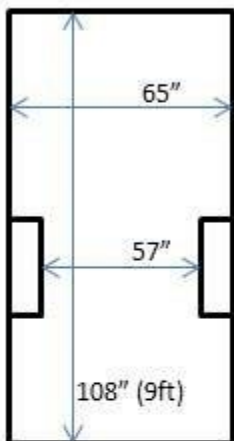

Vehicle Cargo Guide

Nissan Cargo Van

Inside Height 55"
Weight Cap 2600lbs

Ford Cargo Van

Inside Height 48"
Weight Cap 2600lbs

26-ft Box Truck

Inside Height Varies 78" - 84"
Weight Cap 10,500lbs

2 Zone Refrigerated Van

Inside Height
Front 44"
Rear 41"

Weight Cap 2500lbs

1 Zone Refrigerated Van

Inside Height 42"
Weight Cap 2500lbs