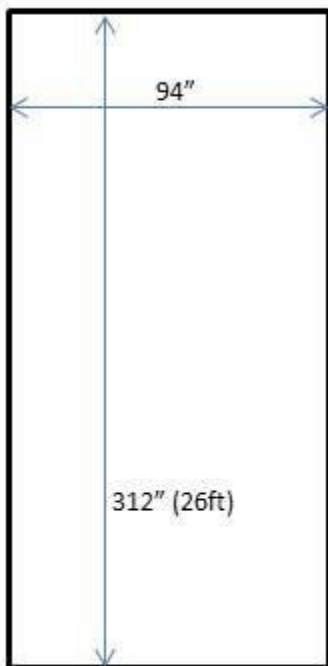

Vehicle Cargo Guide

Nissan Cargo Van

Inside Height 55"
Weight Cap 2600lbs

Ford Cargo Van

Inside Height 48"
Weight Cap 2600lbs

26-ft Box Truck

Inside Height Varies 78" - 84"
Weight Cap 10,500lbs

2 Zone Refrigerated Van

Inside Height
Front 44"
Rear 41"

Weight Cap 2500lbs

1 Zone Refrigerated Van

Inside Height 42"
Weight Cap 2500lbs