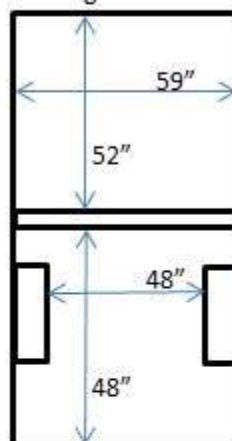

Vehicle Cargo Guide

Nissan Cargo Van

Inside Height 55"
Weight Cap 2600lbs

Ford Cargo Van

Inside Height 48"
Weight Cap 2600lbs

26-ft Box Truck

Inside Height Varies 78" - 84"
Weight Cap 10,500lbs

2 Zone Refrigerated Van

Inside Height
Front 44"
Rear 41"

Weight Cap 2500lbs

1 Zone Refrigerated Van

Inside Height 42"
Weight Cap 2500lbs